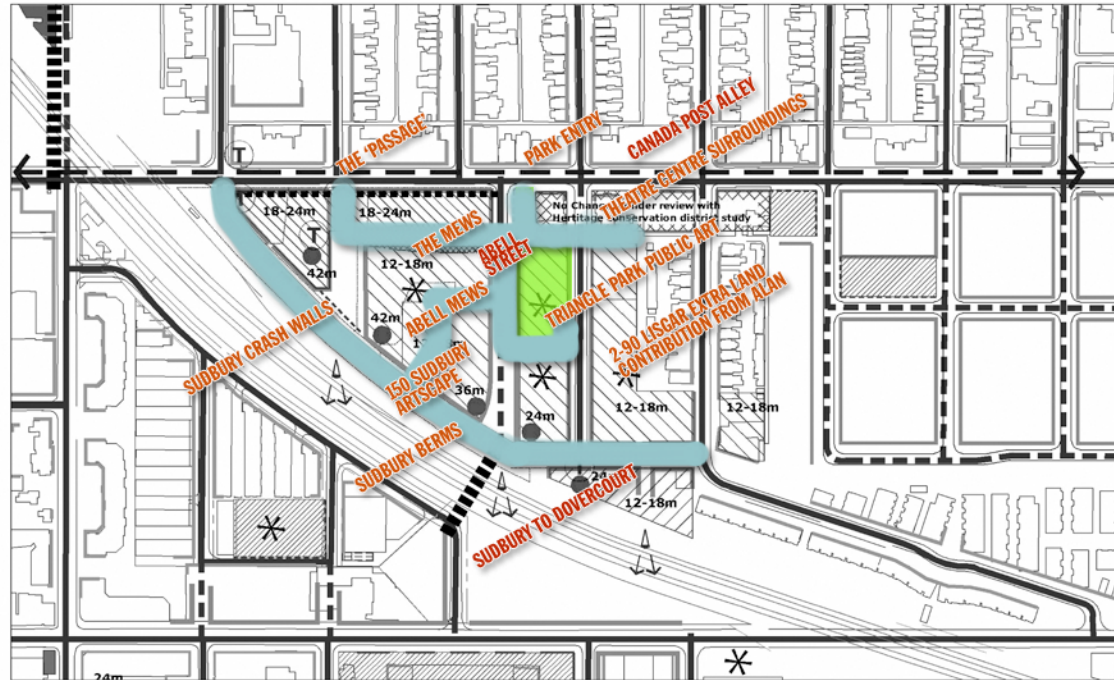

TRIANGLE ARTS NETWORK

POTENTIAL SITES FOR

LEGEND

POTENTIAL SITES

PUBLIC PARK

OTHER MAP MARKINGS ARE VESTIGAL

VISION

To envision, design and build an 'Arts-Network' - a river of publicly accessible artworks that flow throughout the entire Triangle grounds - moving fluidly between public and privately owned sites - as a way of creating a more unified, cohesive neighbourhood and one that we hope is enjoyable to explore.